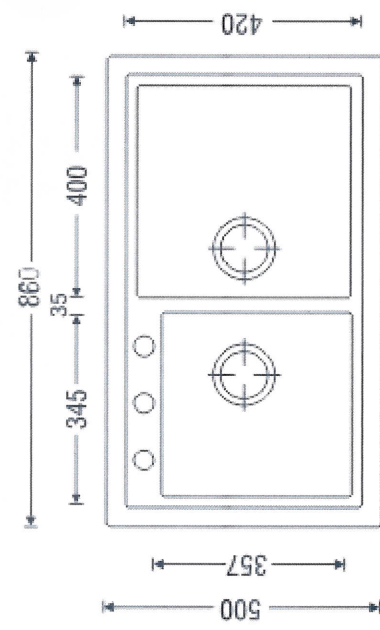

CARYSIL®

May 2015 Edition

Kitchen Sinks

*By Acrysil GmbH of Germany

*Reversible - FRESH & HOT!