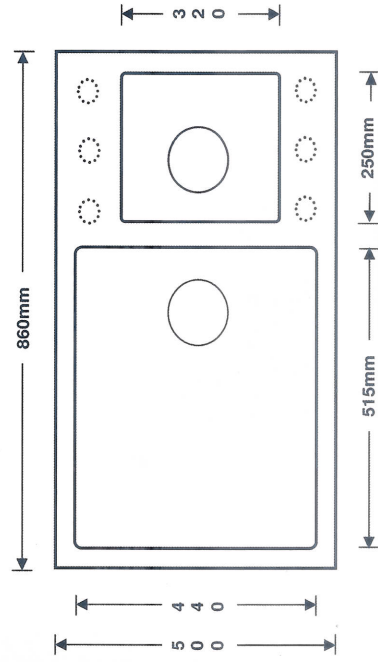

CARYSIL®

May 2015 Edition

Kitchen Sinks

*By Acrysil GmbH of Germany

*Reversible - FRESH & HOT!