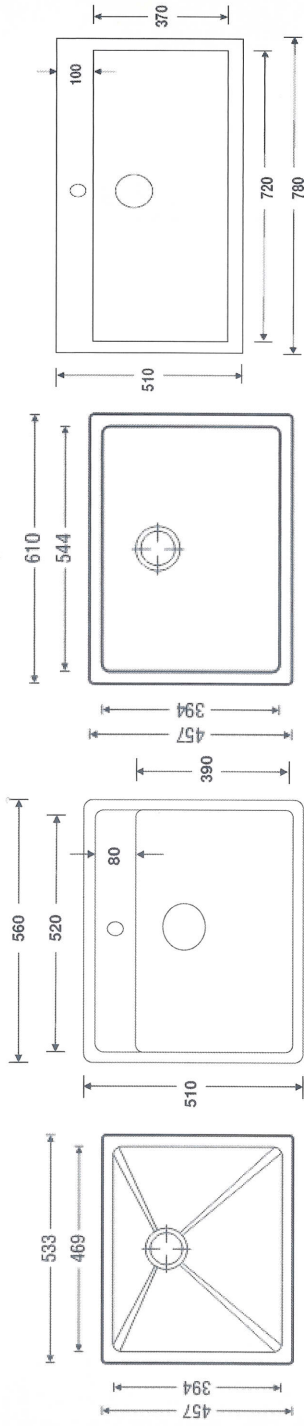

CARYSIL®

May 2015 Edition

Kitchen Sinks

*By Acrysil GmbH of Germany

*Reversible - FRESH & HOT!