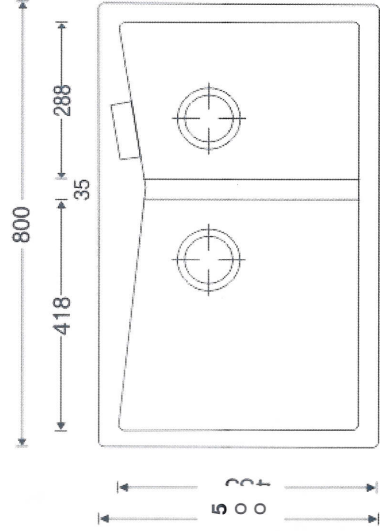

CARYSIL®

May 2015 Edition

Kitchen Sinks

*By Acrysil GmbH of Germany

*Reversible - FRESH & HOT!