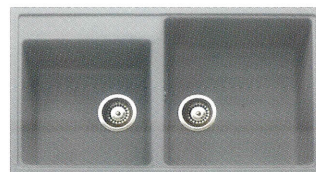

Make “CARYSIL” Your Preferred Choice Now

York (U/C Basin)
481x381x140mm
(Bowl: 455x355mm)
(*Nera & Snova Only)

Salsa
533x457x205mm

Waltz #560 / #610
560x510x205mm
610x510x205mm
(*NEW WALTZ #610 Sink)

Big Bowl
610x457x205mm

Jumbo #780-U
775x438x220mm
(*Undermount)
(*Nera Only)

Jumbo #780
780x510x220mm

Deluxe #800 (2Bowl)
800x500x205mm

Deluxe #860 (2Bowl)
860x500x205mm

Enigma #860 (2Bowl)
860x500x215mm
(Reversible)

Deluxe #840-U (*Undermount)
840x480x240mm
(*Nera Only)

Deluxe #1000 (1B+1D)
1000x500x205mm
(Reversible)

Deluxe #1160 (2B+1D)
1160x500x205/205mm
(Reversible)

TERRA
(Beige)

SNOVA
(White)

NERA
(Metallic Black)

MONTANA
(Grey-Blue)

***Optional LED Light (Set Of 2 Lights)**
Magic Sensor Touch / Made In Germany